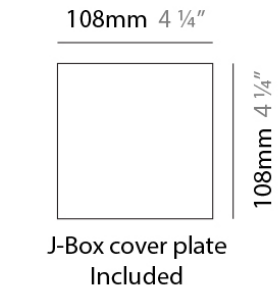

J-Box cover plate Included